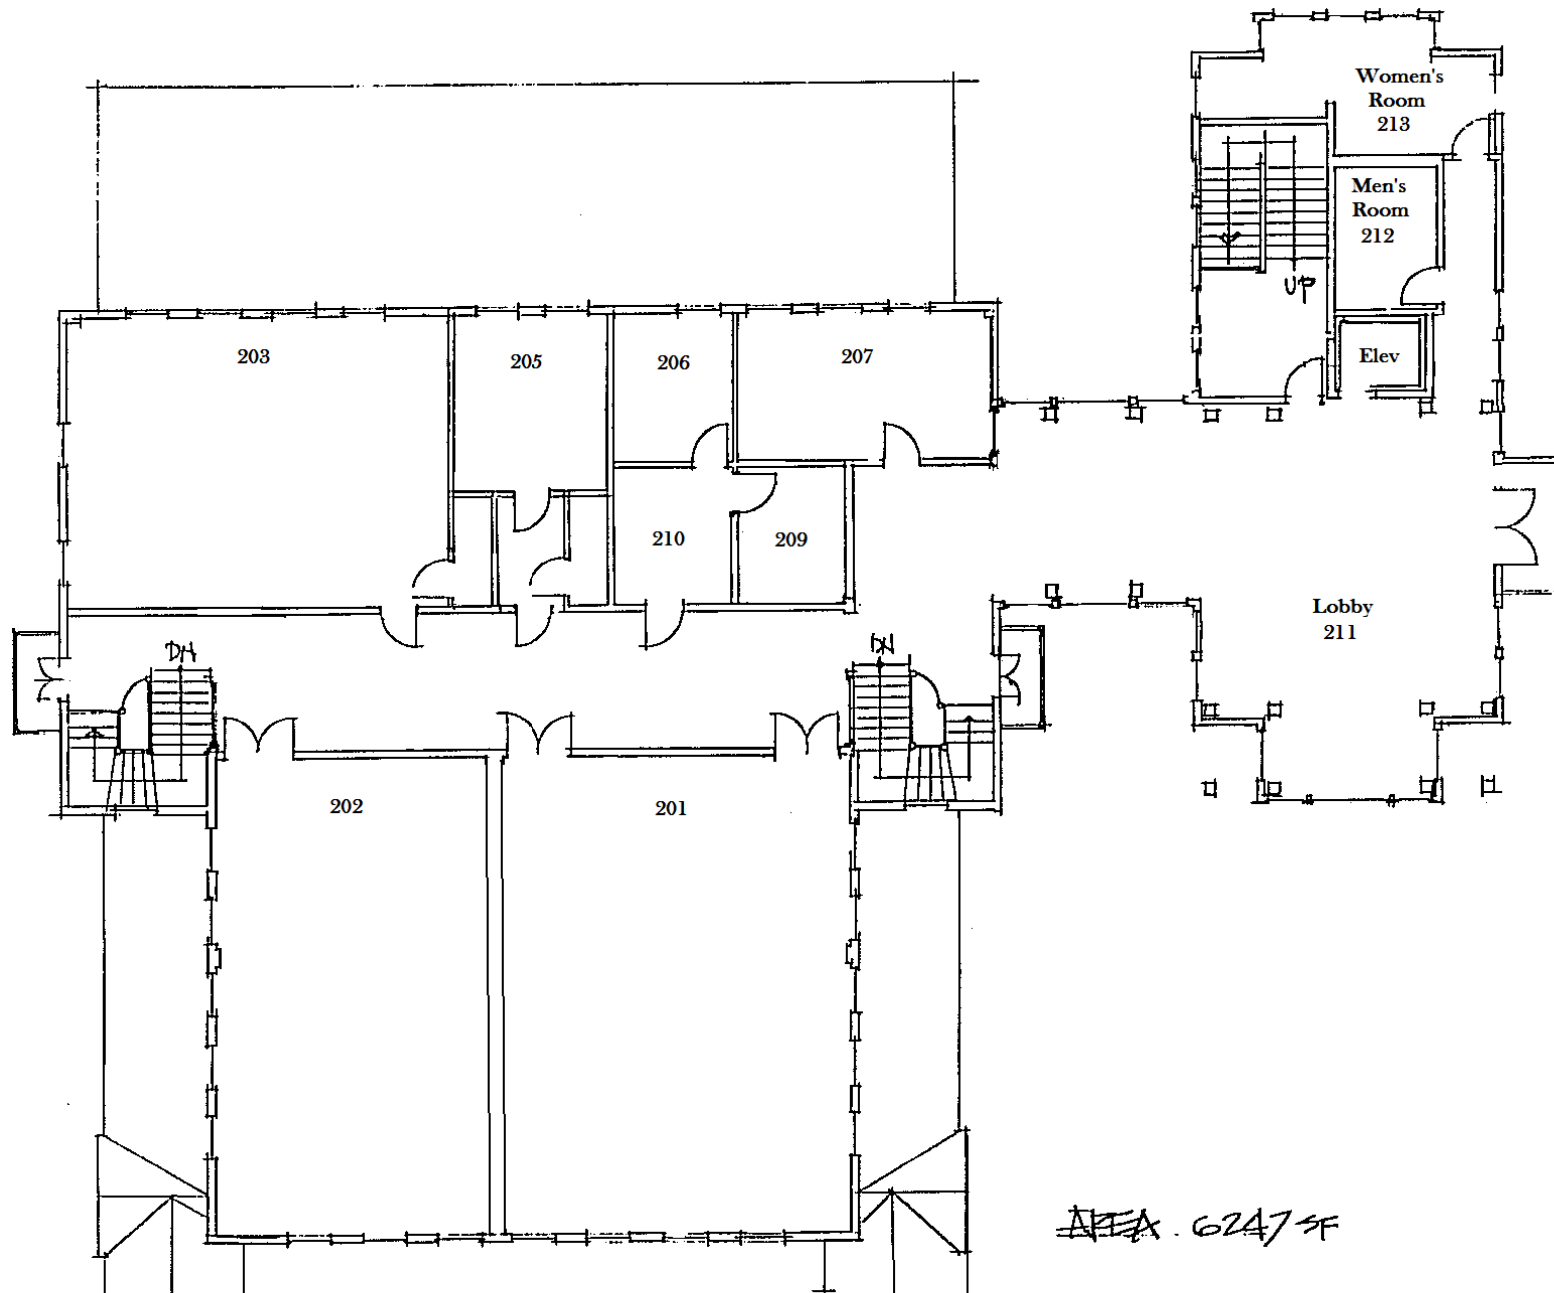

AREA 7706 SF.  
 TOTAL 13953 SF.

FIRST FLOOR PLAN  
 1/16" = 1'-0"

ALLEN AUDITORIUM  
 22 SEPT 01

UPPER FLOOR PLAN

1/16" = 1'-0"

ALLEN AUDITORIUM

22 SEPT 01