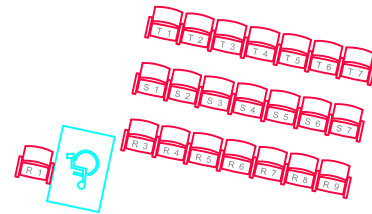

BALCONY

SITKA PERFORMING ARTS CENTER SEATING CHART

CAPACITY LOWER ORCHESTRA: 207

CAPACITY UPPER ORCHESTRA: 213

CAPACITY BALCONY: 168

BOX SEATS: 20

TOTAL CAPACITY: 608

CRY ROOM

UPPER ORCHESTRA

LOWER ORCHESTRA

HR BALCONY
BOX SEATS

HL BALCONY
BOX SEATS