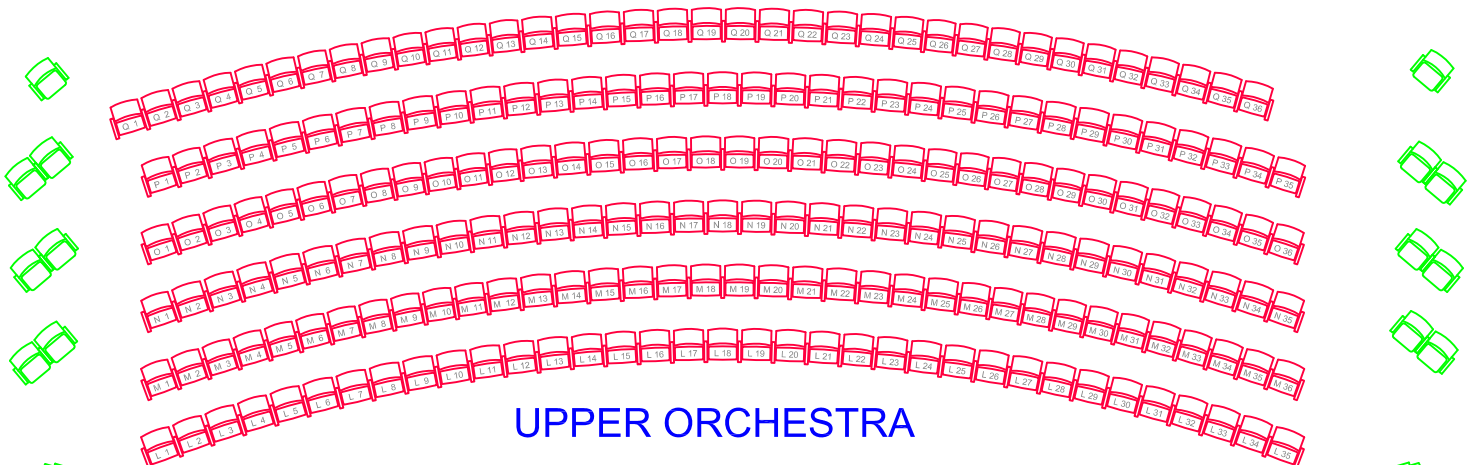

BALCONY

SITKA PERFORMING ARTS CENTER SEATING CHART

CAPACITY LOWER ORCHESTRA: 207

CAPACITY UPPER ORCHESTRA: 213

CAPACITY BALCONY: 168

BOX SEATS: 20

TOTAL CAPACITY: 608

CRY ROOM

UPPER ORCHESTRA

LOWER ORCHESTRA

HR BALCONY
BOX SEATS

HL BALCONY
BOX SEATS