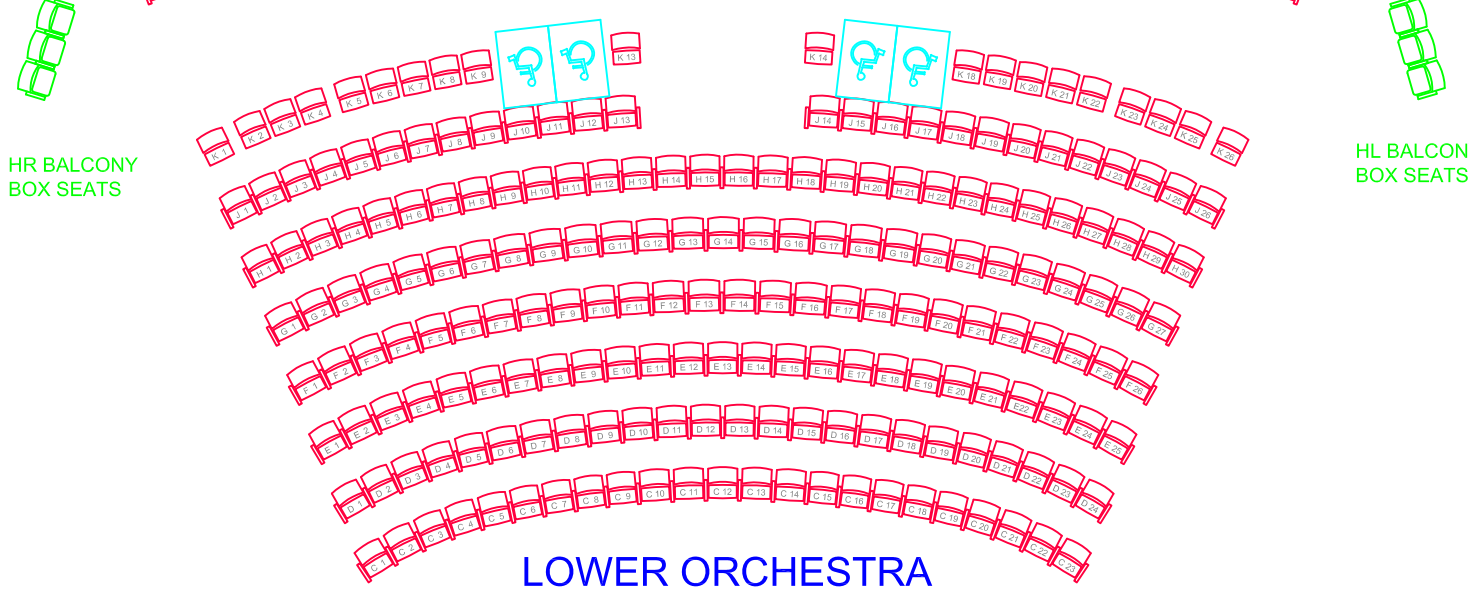

BALCONY

SITKA PERFORMING ARTS CENTER SEATING CHART

CAPACITY LOWER ORCHESTRA: 207

CAPACITY UPPER ORCHESTRA: 213

CAPACITY BALCONY: 168

BOX SEATS: 20

TOTAL CAPACITY: 608

CRY ROOM

UPPER ORCHESTRA

LOWER ORCHESTRA

HR BALCONY
BOX SEATS

HL BALCONY
BOX SEATS